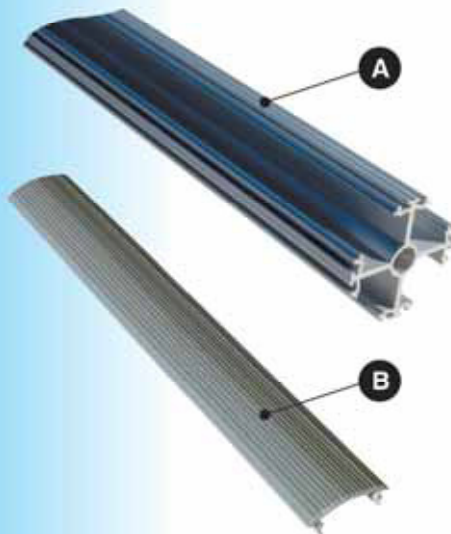

O-line

PowerPole

SA Patent No: 84/2966 89/7759 94/08810

Standard Switching Accessories and Boxes

Crabtree 16A SSO Box

Crabtree Diamond Range 16A SSO Box

RJ11/RJ45 Box

2x RJ11/RJ45 Box

50 x 50 Aperture Box

Blank Box

Most standard 4x2 switching accessories are available

LENGTH (mm)	3000, 3500 or 4000
FINISH OF CORE AND SERVICE OUTLET BOXES	Natural Anodized Aluminium
FINISH OF COVER	Grey PVC
FINISH OF CEILING FLANGE, FLOOR LOCATION PAD AND SERVICE OUTLET COVER KIT	Grey ABS

POWER POLE

O-line

Powermast[®] Midimast[®]

LEGEND

- A - Body: Aluminium EPC (131 x 60mm)
- B - Cover: Aluminium EPC
- C - Location Pad
- D - Jack Assembly
- E - Service Outlet Cover (various types)
- F - Telescopic Extension

PRODUCT RANGE	Midimast™	Powermast®
STANDARD LENGTH (mm)	800	3000
WIDTH x DEPTH (mm)	131 x 60	
MATERIAL	Aluminium	
FINISH	Powder Coated Gloss Luminaire White only	

MidiMast[®]

PowerMast[®]

SA Patent No: 94/08810