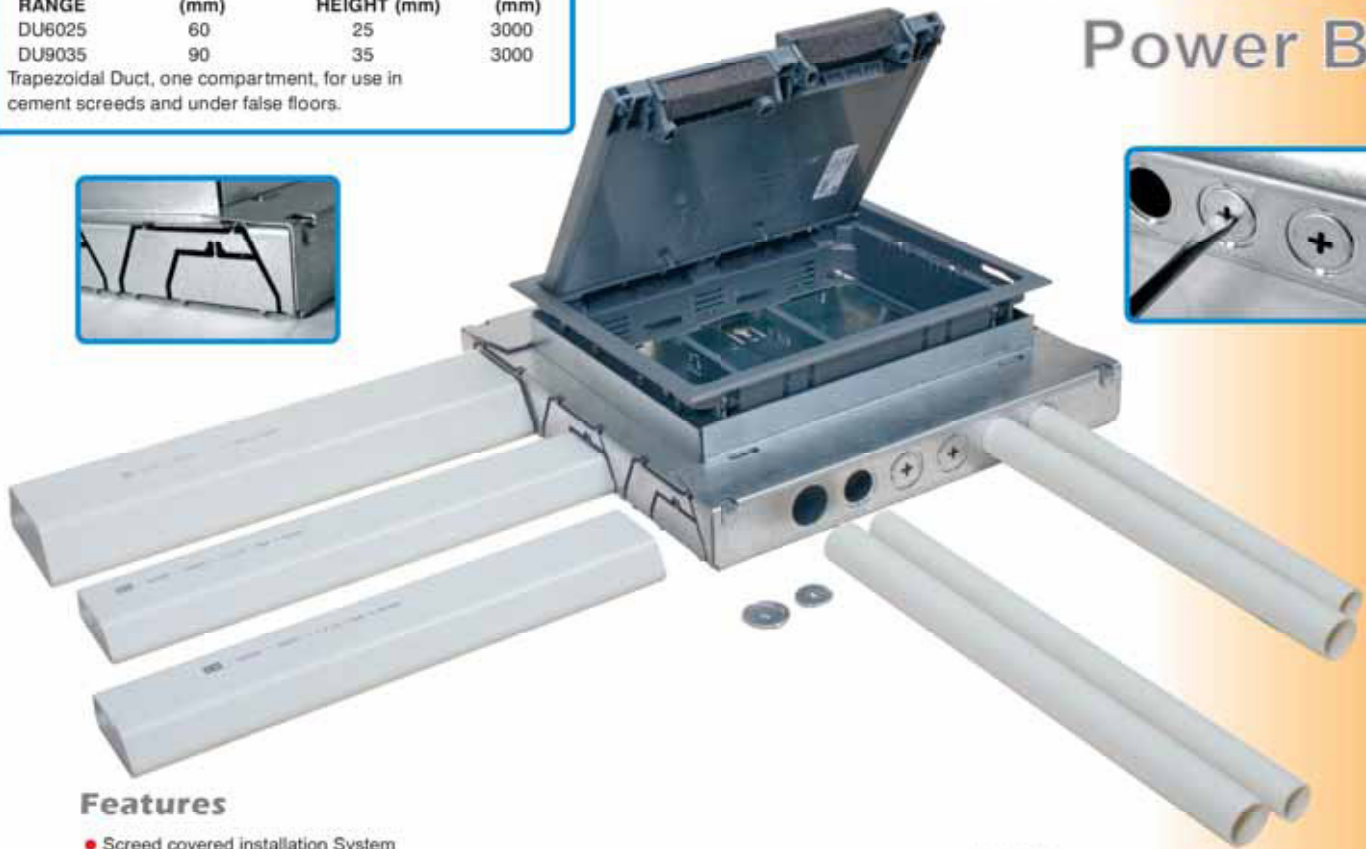

D 20 A DPI

C 2 MOD

E Dedicated
16A Socket

E Normal
16A Socket

E 10A Schuko

PRODUCT RANGE	WIDTH (mm)	DUCT HEIGHT (mm)	LENGTH (mm)
DU6025	60	25	3000
DU9035	90	3000	

Trapezoidal Duct, one compartment, for use in cement screeds and under false floors.

Features

- Screed covered installation System
- The main feature of this system is an underfloor box manufactured from sheet steel and a sheet protection cover of red polyurethane. The screed protection cover supplied with the floor box maintains an installation opening for service units during screed work.
- The Power Box is height adjustable for a screed height of 70mm to 90mm
- The screed layer works quicker without having to smooth the screed edges around the box. The red cover is cut level with the screed after curing.
- Installation time is considerably reduced.
- The Power Box caters for main and secondary power. Secondary power by means of 20mm or 25mm standard conduit and main power by means of trapezoidal PVC duct 60mm width x 25mm height or 90mm width by 35mm height as shown.
- The openings for the ducts and conduit are pre punched. To remove the knock-out for 20mm conduit simply insert a standard screwdriver into the slot and move it up and down. For 25mm conduit insert screwdriver into the slot and move it left and right.
- For ducting installations use a side cutter to cut the fixing strip and then remove the knockout for the size required.